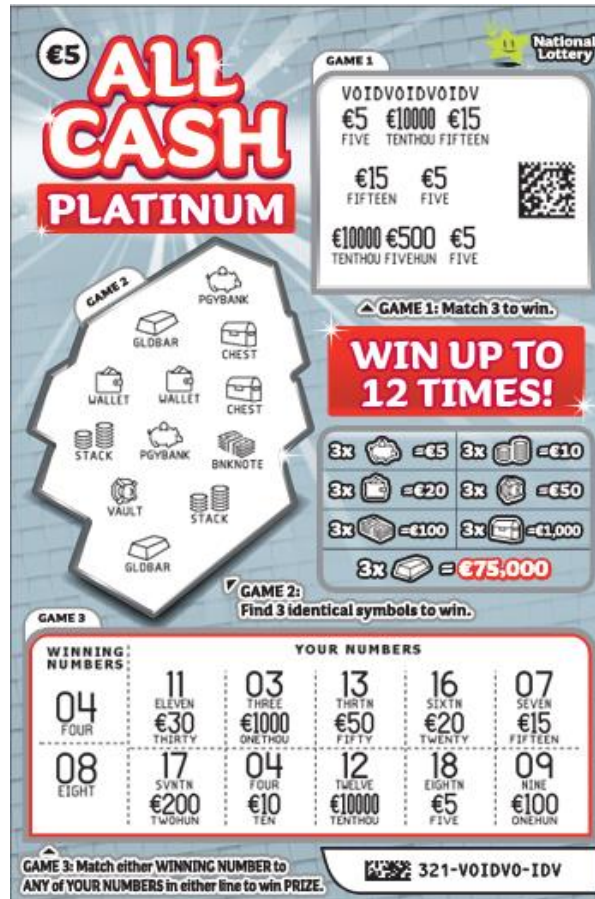

Please see above for an uncovered winning ticket

E. TICKET VALIDATION

1) To be a valid "All Cash Platinum" National Lottery Ticket in addition to the general conditions on Ticket validation set out in the Scratch Card Game General Rules ([click here](#)) the following specific conditions must be met:
2) Exactly eight Play Symbols and their matching captions must appear in the Game 1 Play Area.
3) Exactly twelve Play Symbols and their matching captions must appear in the Game 2 Play Area.
4) Exactly twenty two Play Symbols and their matching captions must appear in the Game 3 Play Area.
5) Each of the Play Symbols and their matching captions must be present in their entirety, must be fully legible and must be printed in grey/black ink;
6) Each of the Play Symbols and its caption appearing on the Ticket must be printed in accordance with the official font schedule for "All Cash Platinum" as agreed between the Company and the Ticket manufacturer;
7) The Validation/Security Number must be printed in accordance with the official font schedule for "All Cash Platinum" as agreed between the Company and the Ticket manufacturer.